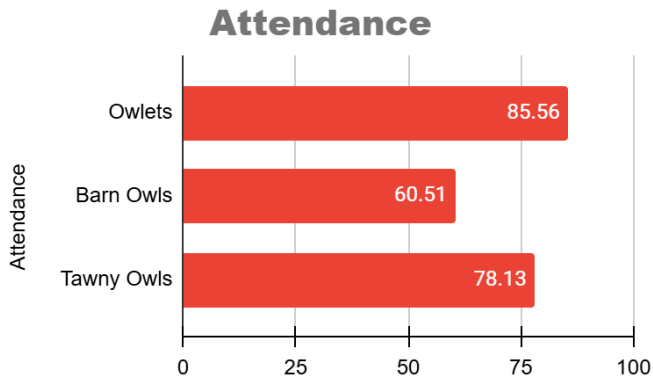

Ulcombe Church of England Primary School

One body, many members, learning together surrounded by God's inclusive love.

This gave us a whole school attendance for this week of **72.69%**.

Dates for your Diary

- Tuesday 16th June – World Cup Event
- Friday 19th June – Sports Day (Parents to arrive from 1:15pm)
- Friday 26th June – INSET Day
- Monday 1st July – Kent Test Registrations Close
- Tuesday 7th July – Leeds Castle Trip (Whole School)
- Wednesday 8th July – Parents Evening
- Wednesday 15th July – Summer Fair
- Friday 17th July – Year 6 End of Year Trip
- Tuesday 21st July – Leaver's Service
- Tuesday 21st July – Last Day of Term
- Thursday 3rd September – Start of New School Year (Term 1)